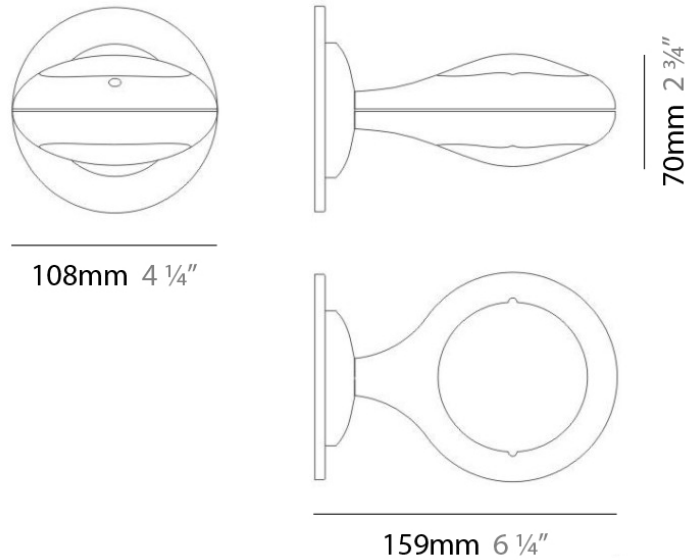

SPACE SURFACE

D93050

PROJECT	
TYPE	
NOTES	
QUANTITY	
DATE	

GENERAL

Series: Space
Brand: Milan
Division: Design
Mounting Type: Surface
Mounting Location: Wall
Subcategory: Up/Down Light

PHYSICAL

Shape: Oblong
Diameter (mm): 108
Diameter (in): 4 ¼
Height (mm): 70
Height (in): 2 ¾
Extension (mm): 159
Extension (in): 6 ¼
Light Distribution: Direct / Indirect
Weight (kg): 1.4
Weight (lbs): 3
Diffuser: Glass sold Separately
Fixture Finish: Metallic Gray
Fixture Material: Glass / Aluminum

ELECTRICAL

Number of Lamps: 1
Lamp Type: LED Retrofit
Lamp Shape: T4
Bulb Included: Bulb Not Included
Total Output Wattage (W): 3
Max. Wattage Per Lamp (W): 3
Lamp Base: G9
Input Voltage (V): 120

LED

OPTICAL

RATINGS AND CERTIFICATIONS

Certified By: CSA Certified to UL and CSA Standards
IP rating: IP20