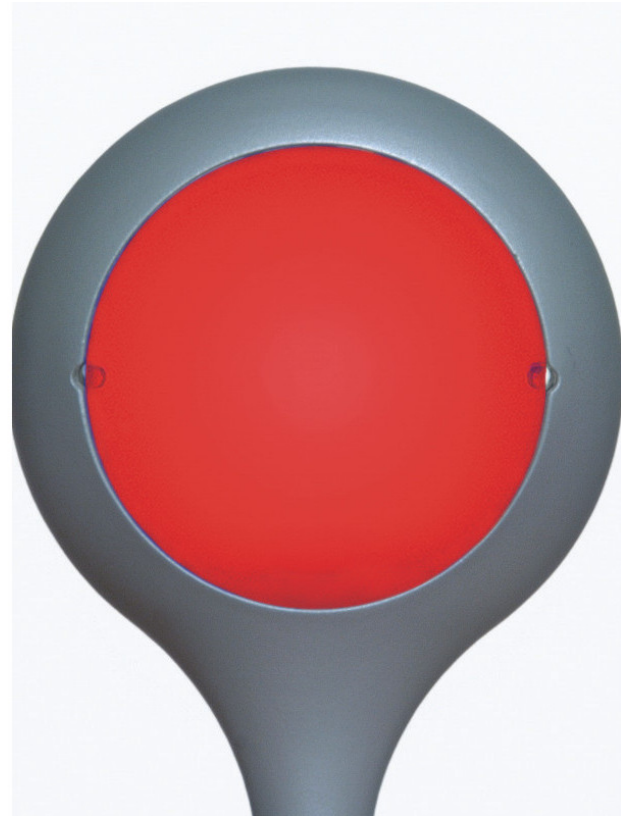

PROJECT	_____
TYPE	_____
NOTES	_____
QUANTITY	_____
DATE	_____

SPACE

D99001

GENERAL

Series: Space
Brand: Milan
Division: Design

PHYSICAL

Shape: Round
Weight (kg): 0.4
Weight (lbs): 0.9
Installation Requirement: Glass for Space series fixtures.
Diffuser: Red Glass
Fixture Material: Glass

ELECTRICAL

LED

OPTICAL

RATINGS AND CERTIFICATIONS

Certified By: CSA Certified to UL and CSA Standards
IP rating: IP20