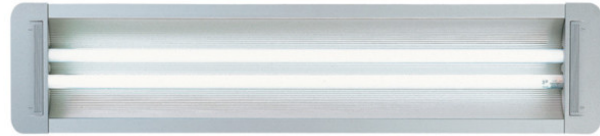

SPACE RECESSED

D96008

GENERAL

Series: Space
Brand: Milan
Division: Design
Mounting Type: Recessed
Mounting Location: Ceiling
Subcategory: Downlight

PHYSICAL

Shape: Rectangle
Length (mm): '1208
Length (in): 47 ⁹/₁₆
Width (mm): '150
Width (in): 5 ⁷/₈
Height (mm): '92
Height (in): 3 ⁵/₈
Light Distribution: Direct
Weight (kg): 2.7
Weight (lbs): 6
Diffuser: Glass - Sold Separately
Fixture Material: Metal

ELECTRICAL

Number of Lamps: 2
Lamp Type: LED Retrofit / CFL
Bulb Included: Bulb Not Included
Total Output Wattage (W): 46 / 78
Max. Wattage Per Lamp (W): 23 / 39
Lamp Base: G5
Input Voltage (V): 120

LED

OPTICAL

RATINGS AND CERTIFICATIONS

Certified By: CSA Certified to UL and CSA Standards
IP rating: IP44

PROJECT	_____
TYPE	_____
NOTES	_____
QUANTITY	_____
DATE	_____