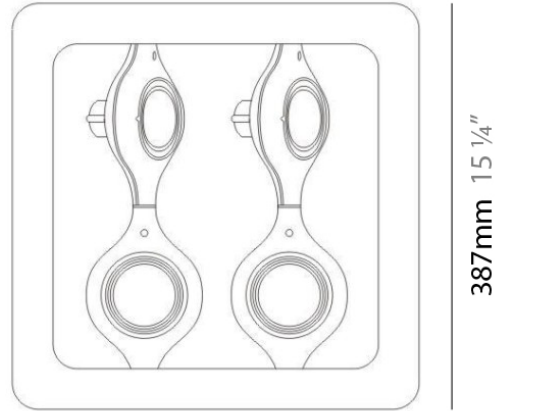

SPACE RECESSED

D96006

PROJECT	
TYPE	
NOTES	
QUANTITY	
DATE	

GENERAL

Series: Space
Brand: Milan
Division: Design
Mounting Type: Recessed
Mounting Location: Ceiling
Subcategory: Downlight

PHYSICAL

Shape: Square
Length (mm): 387
Length (in): 15 1/4
Width (mm): 387
Width (in): 15 1/4
Height (mm): 89
Height (in): 3 1/2
Light Distribution: Direct
Weight (kg): 3.2
Weight (lbs): 7
Diffuser: Glass - Sold Separately
Fixture Finish: Metallic Gray
Fixture Material: Metal

ELECTRICAL

Number of Lamps: 4
Lamp Type: LED Retrofit
Lamp Shape: MR16
Bulb Included: Bulb Not Included
Total Output Wattage (W): 20
Max. Wattage Per Lamp (W): 5
Lamp Base: GU10
Housing: Non - IC rated remodel housing is for use in non - insulated areas or where insulation is at least 3
Input Voltage (V): 120

LED

OPTICAL

RATINGS AND CERTIFICATIONS

Certified By: CSA Certified to UL and CSA Standards
IP rating: IP20