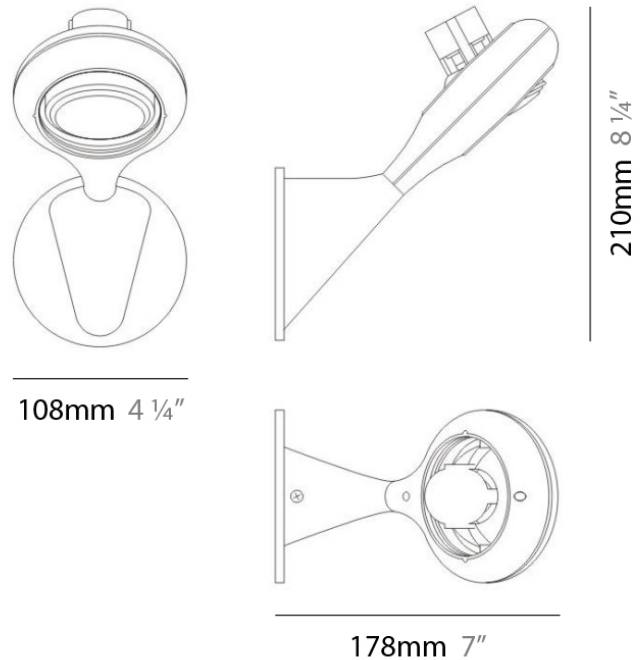

SPACE SURFACE

D93052

PROJECT
TYPE
NOTES
QUANTITY
DATE

GENERAL

Series: Space
Brand: Milan
Division: Design
Mounting Type: Surface
Mounting Location: Wall
Subcategory: Downlight

PHYSICAL

Shape: Oblong
Diameter (mm): 108
Diameter (in): 4 ¼
Height (mm): 178
Height (in): 7
Extension (mm): 178
Extension (in): 7
Light Distribution: Direct
Weight (kg): 1.4
Weight (lbs): 3
Diffuser: Glass - Sold Separately
Fixture Finish: Metallic Gray
Fixture Material: Glass / Aluminum

ELECTRICAL

Number of Lamps: 1
Lamp Type: LED Retrofit
Lamp Shape: MR20
Bulb Included: Bulb Not Included
Total Output Wattage (W): 8
Max. Wattage Per Lamp (W): 8
Lamp Base: GU10
Input Voltage (V): 120

LED

OPTICAL

RATINGS AND CERTIFICATIONS

Certified By: CSA Certified to UL and CSA Standards
IP rating: IP20